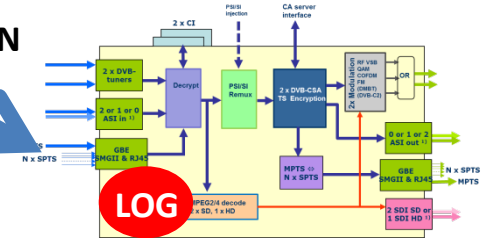

GT/GN MON

GT/GN ASE

CHAMELEON 
SOFTWARE-BASED HEADEND PLATFORM

TANGRAM 

The Swiss Army Knife of Headends CHAMELEON GN MON / GN ASE

New Software options

GN MON	<ul style="list-style-type: none"> - Monitoring Errors inside the TS - CC Errors, PCR, missing PID - Most Prio 1 errors TR101290 - Entry into log file
GN ASE	<ul style="list-style-type: none"> - Extracting thumbnails - PID specific bit rate - Error messages

GN ASE

GN MON

New Software Options Tangram and Chameleon GT ASE and GN ASE

With GT ASE
With GN ASE

New Software Options

Tangram and Chameleon GT MON and GN MON

Thank you
for your attention

WISI Communications GmbH & Co. KG
Empfangs- und Verteiltechnik
P.O. Box 1220
75219 Niefern - Oeschelbronn, Germany