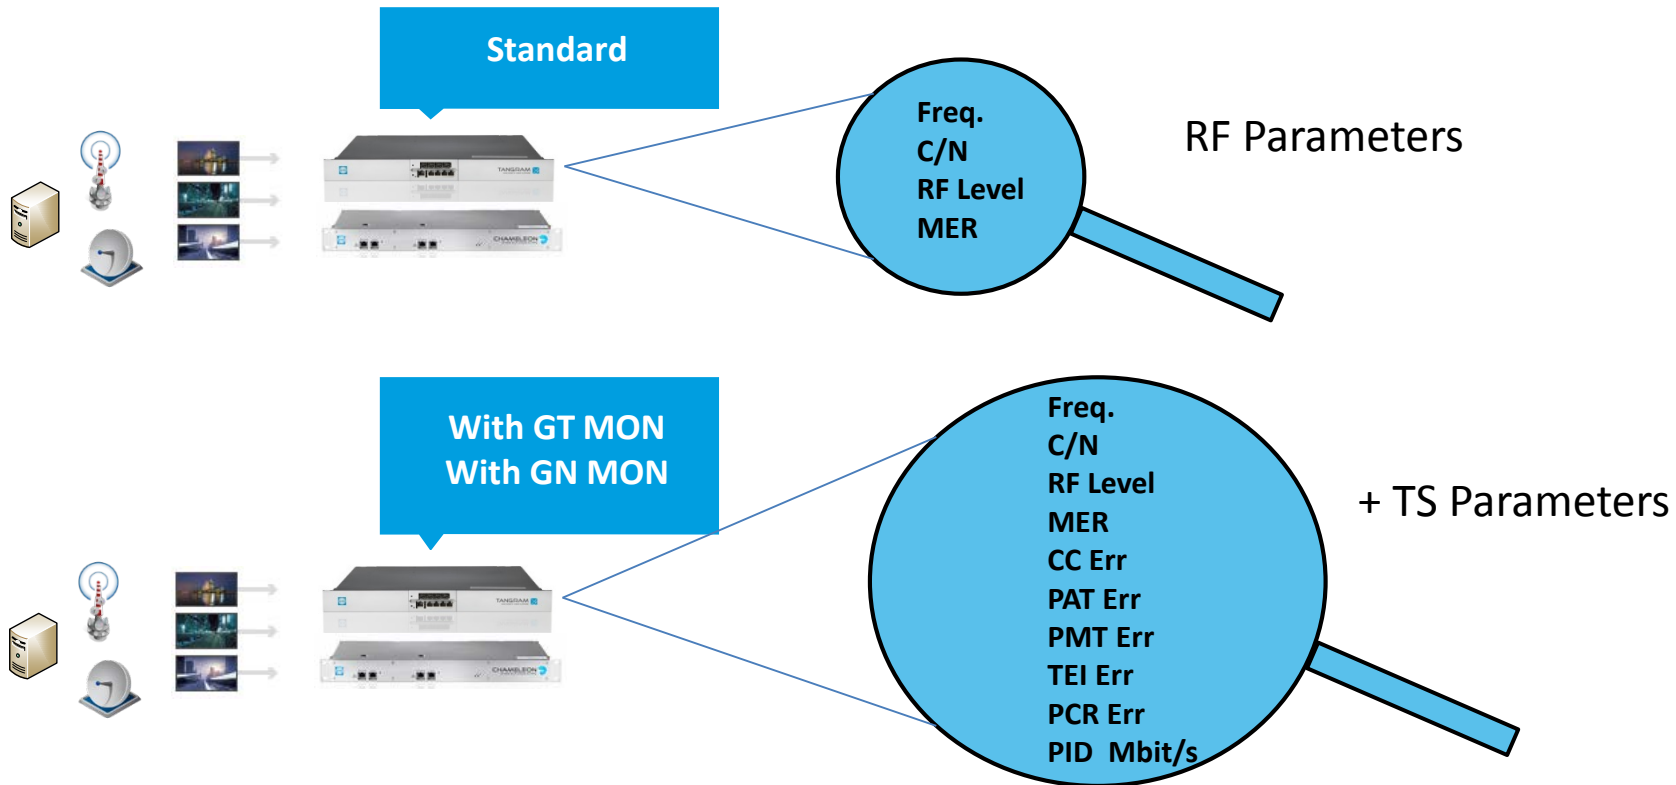

GT/GN MON

GT/GN ASE

CHAMELEON 
SOFTWARE-BASED HEADEND PLATFORM

TANGRAM 

The Swiss Army Knife of Headends CHAMELEON GN MON / GN ASE

New Software options

GN MON	<ul style="list-style-type: none"> - Monitoring Errors inside the TS - CC Errors, PCR, missing PID - Most Prio 1 errors TR101290 - Entry into log file
GN ASE	<ul style="list-style-type: none"> - Extracting thumbnails - PID specific bit rate - Error messages

GN ASE

GN MON

New Software Options Tangram and Chameleon GT ASE and GN ASE

With GT ASE
With GN ASE

New Software Options

Tangram and Chameleon GT MON and GN MON

Thank you
for your attention

WISI Communications GmbH & Co. KG
Empfangs- und Verteiltechnik
P.O. Box 1220
75219 Niefern - Oeschelbronn, Germany